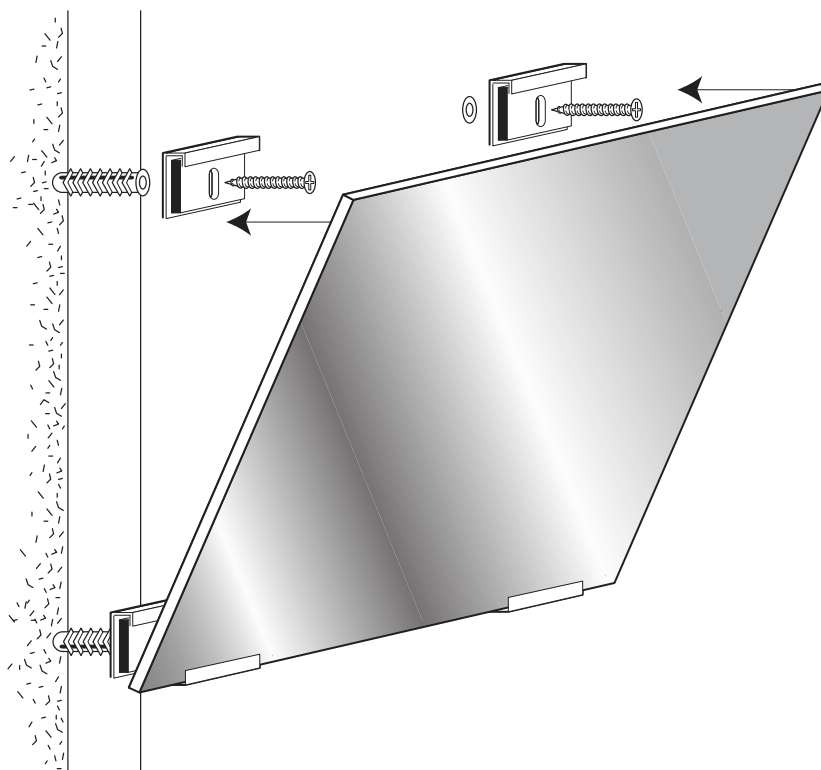

3. PRODUCT DESCRIPTION

Gunther Mirror Clips provide for a safe and stylish installation.

FEATURES AND BENEFITS

HEAVYWEIGHT CLIPS

Provide excellent support of mirror with thickness up to 1'4".

- **Slotted screw holes**
Provides ease of installation
- **Padding**
Provides protection to back of mirror from being scratched by installation screw heads. Also provides snug fit of mirror into front leg of clip.
- **Bright metallic finish**
- **Set of 4 padded clips with screws and anchors**
- **Packaging designed for showroom rack display**
- **Easy to read installation instructions**

4. INSTALLATION INSTRUCTIONS

1. Hollow wall anchors are provided and should be used when installation of screws can not be made directly into wall studs. A 3/16" drill bit should be used. (Figure 1).
2. Mount bottom clips to wall with screws positioned at the top of the slot.
3. Measure from the bottom of clip, up the wall to the exact height of the mirror. Mark mirror height with a line. (Figure 2).
4. Mount top clips at the bottom of the slot, 3/8" above the marked line. Tighten screws in place at bottom of slot.
5. Set mirror carefully into bottom clips, then slide top clips down over the top of the mirror. (Figure 3).

H.B. Fuller
CONSTRUCTION PRODUCTS

H.B. Fuller Construction Products Inc | Gunther Mirror Mastics
2001 W. Washington Street
South Bend, IN 46628, U.S.A.
1-800-227-6181

REV 11/20

Figure 2

Figure 3