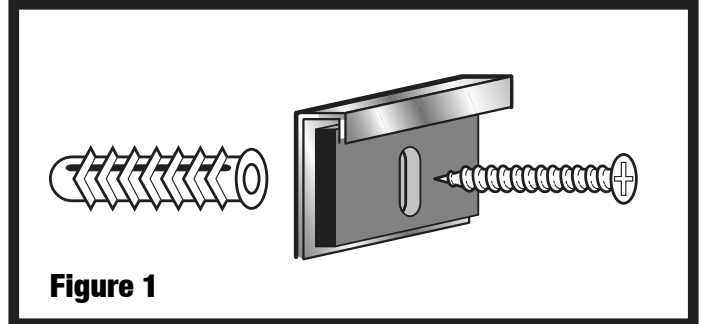

3. PRODUCT DESCRIPTION

Gunther Mirror Clips provide for a safe and stylish installation.

FEATURES AND BENEFITS

HEAVYWEIGHT CLIPS

Provide excellent support of mirror with thickness up to 1'4".

- **Slotted screw holes**
Provides ease of installation
- **Padding**
Provides protection to back of mirror from being scratched by installation screw heads. Also provides snug fit of mirror into front leg of clip.
- **Bright metallic finish**
- **Set of 4 padded clips with screws and anchors**
- **Packaging designed for showroom rack display**
- **Easy to read installation instructions**

4. INSTALLATION INSTRUCTIONS

1. Hollow wall anchors are provided and should be used when installation of screws can not be made directly into wall studs. A 3/16" drill bit should be used. (Figure 1).
2. Mount bottom clips to wall with screws positioned at the top of the slot.
3. Measure from the bottom of clip, up the wall to the exact height of the mirror. Mark mirror height with a line. (Figure 2).
4. Mount top clips at the bottom of the slot, 3/8" above the marked line. Tighten screws in place at bottom of slot.
5. Set mirror carefully into bottom clips, then slide top clips down over the top of the mirror. (Figure 3).

NOTE: For additional strength and safety, use Gunther Mirror Mastic between mirror and wall.

Figure 1

5. SAFETY

READ THE SAFETY DATA SHEET (SDS) BEFORE USING THIS PRODUCT. SDS Sheets are available at hbfuller.com or contact:
Medical Emergency Phone Number (24 Hours): 1-888-853-1758,
Transport Emergency Phone Number (CHEMTREC): 1-800-424-9300
or contact Gunther Mirror Mastics: 800-227-6181