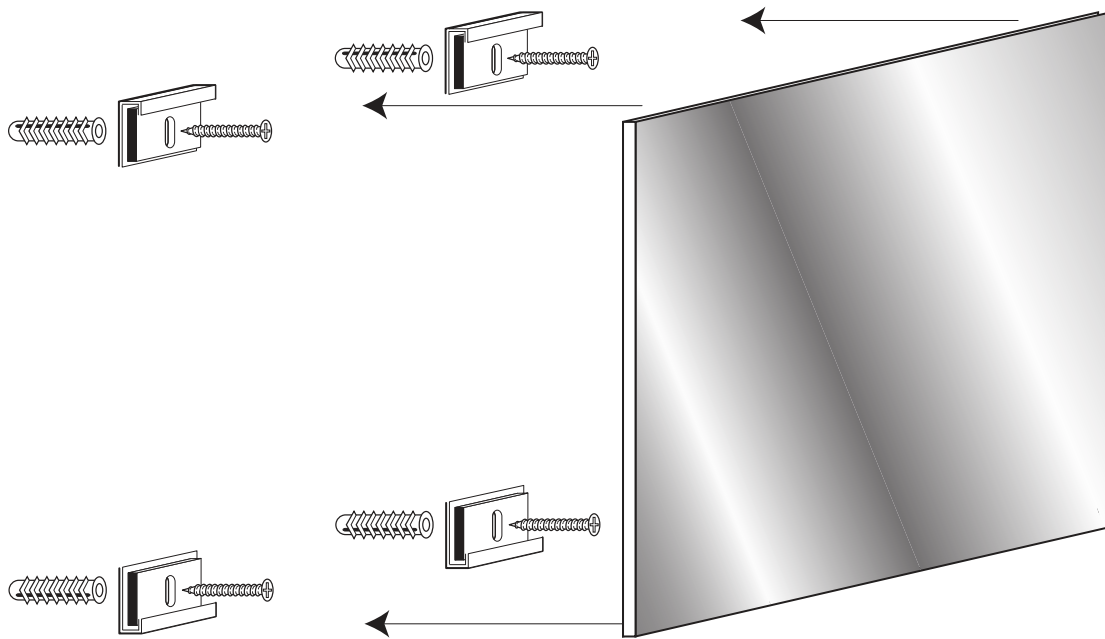

3. PRODUCT DESCRIPTION

Gunther Mirror Clips provide for a safe and stylish installation.

FEATURES AND BENEFITS

HEAVYWEIGHT CLIPS

Provide excellent support of mirror with thickness up to 1'4".

- **Slotted screw holes**
Provides ease of installation
- **Padding**
Provides protection to back of mirror from being scratched by installation screw heads. Also provides snug fit of mirror into front leg of clip.
- **Bright metallic finish**
- **Set of 4 padded clips with screws and anchors**
- **Packaging designed for showroom rack display**
- **Easy to read installation instructions**

4. INSTALLATION INSTRUCTIONS

1. Hollow wall anchors are provided and should be used when installation of screws can not be made directly into wall studs. A 3/16" drill bit should be used. (Figure 1).
2. Mount bottom clips to wall with screws positioned at the top of the slot.
3. Measure from the bottom of clip, up the wall to the exact height of the mirror. Mark mirror height with a line. (Figure 2).
4. Mount top clips at the bottom of the slot, 3/8" above the marked line. Tighten screws in place at bottom of slot.
5. Set mirror carefully into bottom clips, then slide top clips down over the top of the mirror. (Figure 3).

H.B. Fuller
CONSTRUCTION PRODUCTS

H.B. Fuller Construction Products Inc | Gunther Mirror Mastics
2001 W. Washington Street
South Bend, IN 46628, U.S.A.
1-800-227-6181

REV 11/20

Figure 2

Figure 3