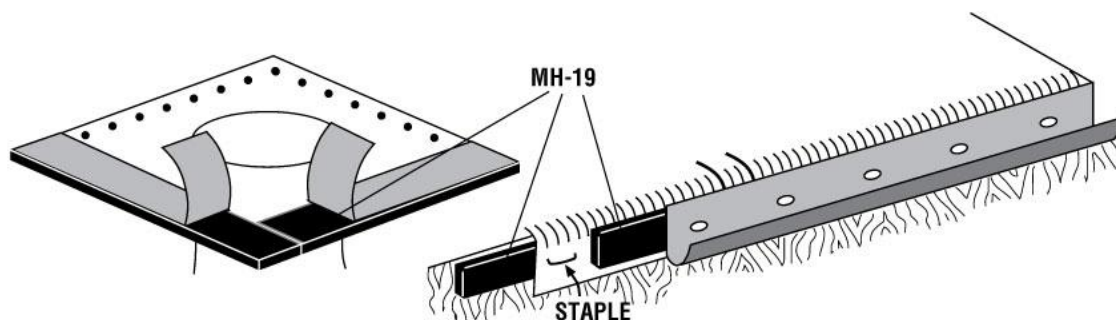

MH-19 Black Rubber Tape – Pressure-Sensitive Sealant Tape

PRODUCT DESCRIPTION

MH-19 is a pressure-sensitive sealant tape extruded onto silicone release paper. MH-19 is widely used in the mobile home, RV and modular construction industries wherever a watertight seal is critical such as roof seams, roof to sidewall, vents, stacks, and gutter mountings.

PRODUCT ADVANTAGES:

MH-19 makes construction jobs move smoothly and quickly.

- Superior adhesion
- Stronger than putty tapes
- Easily trimmed with blunt tool
- Awled quickly and cleanly
- Provides watertight seal
- Easy application
- Excellent adhesion to sidewalls
- No discoloration

PRODUCT INSTALLATION

SURFACE PREPARATION: All surfaces to be sealed should be free of dust, dirt, oil, moisture, grease, etc. before applying tape.

WORKING CONDITIONS: Apply in normal dry working conditions.

APPLICATION: Apply directly from roll or cut to size with knife or scissors. Press MH-19 firmly into place with hand. Intimate contact must be made between tape and subsurface to assure a watertight seal. Gently peel off silicone release paper. When lapping tape, allow at least 1/4" (6.4 mm) overlap.

Meets AAMA 807.1-85 Requirements

PRODUCT INSTALLATION DIAGRAM